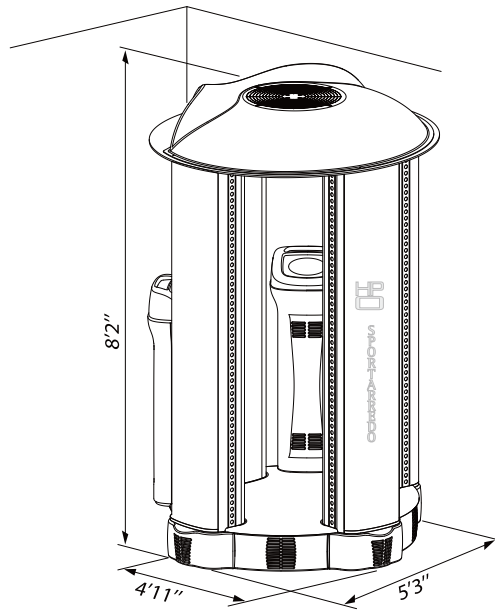

L a m p s

Lamps

5 Kalfasun 1530F
23 Kalfasun 630F